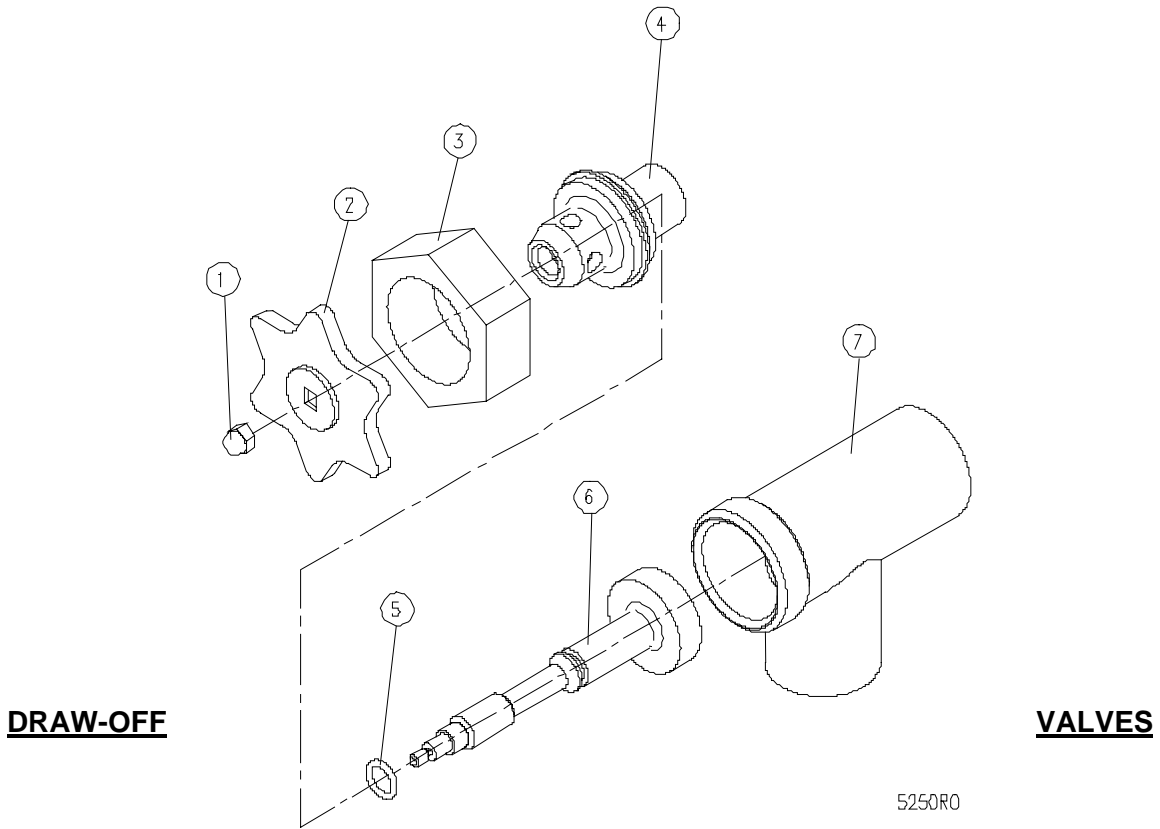

Tel. 800-331-5842 • Fax 802-860-3732 •

www.blodgett.com

FIGURE 1

FIGURE 1

<u>ITEM</u>	<u>Part Number</u>	<u>DESCRIPTION</u>	<u>20</u>	<u>40</u>	<u>60</u>
1	40453	Elbow 1/4 C X 1/4 FPT	1	1	1
2	40542	Level Control	1	1	1
3	41333	Component Mounting Bracket	1	1	1
4	41861	Fuse, 3 Amp. 250V	1	1	1
5	41863	Fuse Holder	1	1	1
6	40046	Thermostat	1	1	1
7	40033	Recess Control Panel	1	1	1
* **	42548	Control Decal - English	1	1	1
* **	42475	Control Decal - French	1	1	1
8	41889	Power Switch	1	1	1
9	43391	Pilot Light - 28 Volt, Red Cooking	1	1	1
10	42429	Pilot Light - Amber - Low Water	1	1	1
11	41006	Thermostat Dial	1	1	1
12	40815	Pressure Gauge Bracket	1	1	1
13	40907	Pressure Gauge	1	1	1
14	40022	Support Bracket	1	1	1
15	42443	Pressure Switch	1	1	1
16	40456	Tee 1/4 C. x 1/8 MPT	1	1	1
17	41077	Sight Glass Assembly	1	1	1
	41877	Sight Glass	1	1	1
	42434	Washer	2	2	2
18	42440	Tee, 3/8" - 3000 lbs.	1	1	1
19	40425	Connector 1/4 C x 3/8 MPT	1	1	1
20	41474	Adjustable Foot	3	3	3
21	40058	Door Knob	1	1	1
22	40038	Access Door Assembly	1		
	40039	Access Door Assembly		1	

FIGURE 2

<u>ITEM</u>	<u>Part Number</u>	<u>DESCRIPTION</u>	<u>QUANTITY</u>
	40553	1-1/2" DRAW-OFF VALVE ASSEMBLY	
1	41809	Acorn Nut 10-24 UNC	1
2	40662	Handle, Stainless Steel	1
3	40559	Gland Nut	1
4	40560	Bonnet	1
5	40562	"O" Ring	1
6	40561	Stem Assembly	1
7	43246	Valve Body	1