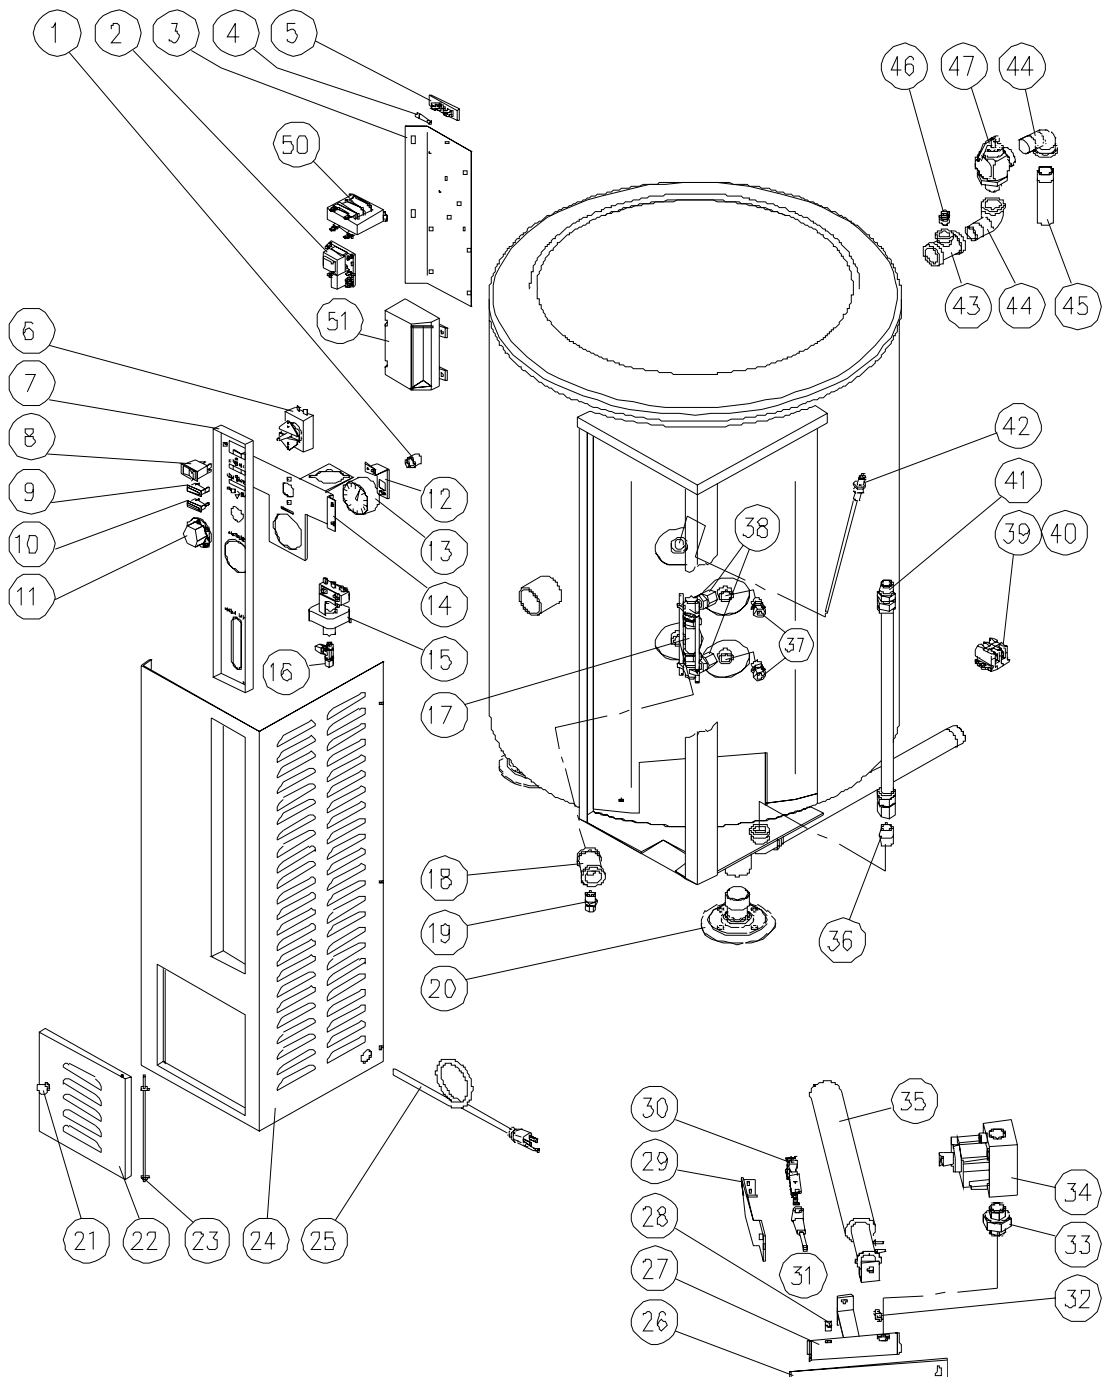

Tel. 800-331-5842 • Fax 802-860-3732 •

www.blodgett.com

FIGURE 1

FIGURE 1

<u>ITEM</u>	<u>Part Number</u>	<u>DESCRIPTION</u>	<u>20</u>	<u>40</u>	<u>60</u>
1	40453	Elbow 1/4 C X 1/4 FPT	1	1	1
2	40542	Level Control	1	1	1
3	41333	Component Mounting Bracket	1	1	1
4	41861	Fuse, 3 Amp. 250V	1	1	1
5	41863	Fuse Holder	1	1	1
6	40046	Thermostat	1	1	1
7	40033	Recess Control Panel	1	1	1
* **	42548	Control Decal - English	1	1	1
* **	42475	Control Decal - French	1	1	1
8	41889	Power Switch	1	1	1
9	43391	Pilot Light - 28 Volt, Red Cooking	1	1	1
10	42429	Pilot Light - Amber - Low Water	1	1	1
11	41006	Thermostat Dial	1	1	1
12	40815	Pressure Gauge Bracket	1	1	1
13	40907	Pressure Gauge	1	1	1
14	40022	Support Bracket	1	1	1
15	42443	Pressure Switch	1	1	1
16	40456	Tee 1/4 C. x 1/8 MPT	1	1	1
17	41077	Sight Glass Assembly	1	1	1
	41877	Sight Glass	1	1	1
	42434	Washer	2	2	2
18	42440	Tee, 3/8" - 3000 lbs.	1	1	1
19	40425	Connector 1/4 C x 3/8 MPT	1	1	1
20	41474	Adjustable Foot	3	3	3
21	40058	Door Knob	1	1	1
22	40038	Access Door Assembly	1		
	40039	Access Door Assembly		1	

FIGURE 2

<u>ITEM</u>	<u>Part Number</u>	<u>DESCRIPTION</u>	<u>QUANTITY</u>
	40553	1-1/2" DRAW-OFF VALVE ASSEMBLY	
1	41809	Acorn Nut 10-24 UNC	1
2	40662	Handle, Stainless Steel	1
3	40559	Gland Nut	1
4	40560	Bonnet	1
5	40562	"O" Ring	1
6	40561	Stem Assembly	1
7	43246	Valve Body	1