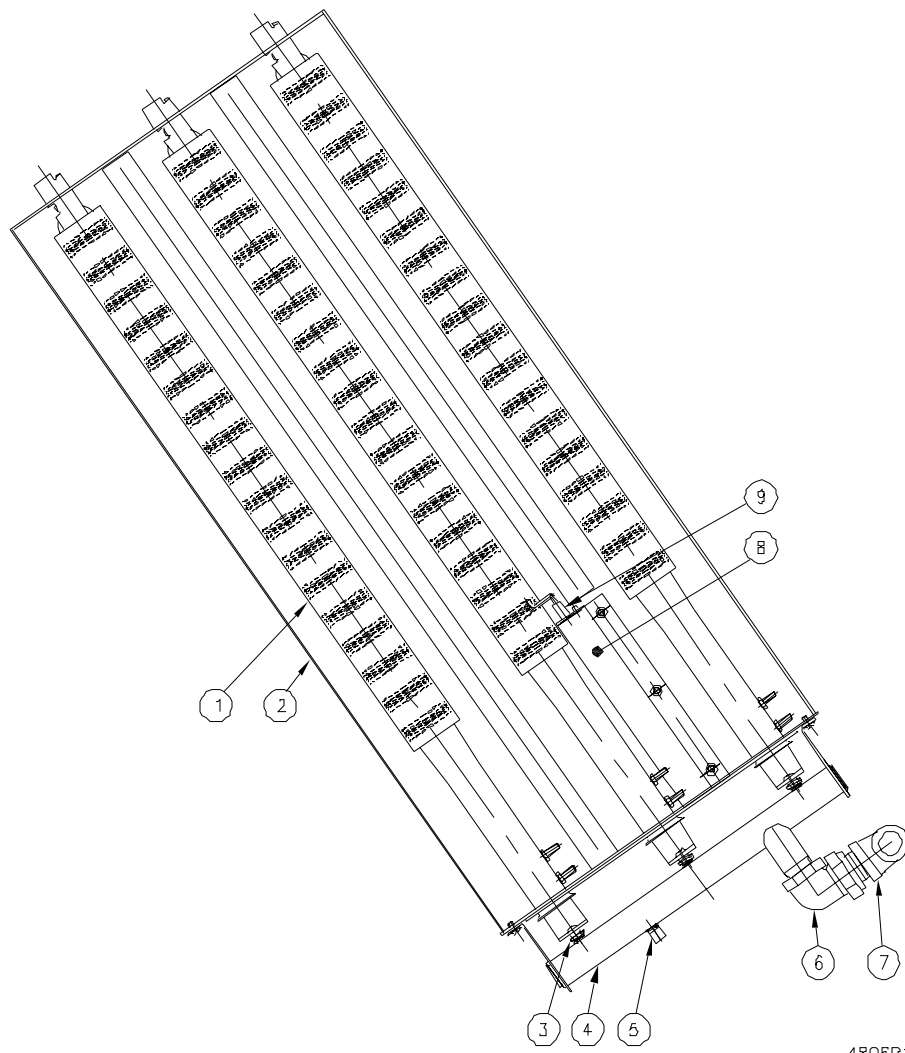

FIGURE 2

4806R1

PARTS LIST, GAS KETTLES, MODELS KLS80G, KLS100G

FROM FIGURE 2

BURNER ASSEMBLY

<u>ITEM</u>	<u>PART NUMBER</u>	<u>DESCRIPTION</u>	<u>QUANTITY</u>
1.	40322	Burner	3
2.	43491	Burner Tray	1
** 3.	40387	Orifice, #44, Propane	3
	40383	Orifice, #29, Natural Gas	3
4.	43492	Manifold	1
5.	41813	Plug, 1/8"	1
6.	40617	Union Elbow, 3/4"	1
7.	41796	Reducing Elbow, 1/2 x 3/4"	1
8.	43493	Ignitor/Sensor Bracket	1
9.	43331	Ignitor/Sensor	1

** SELECT AS REQUIRED.