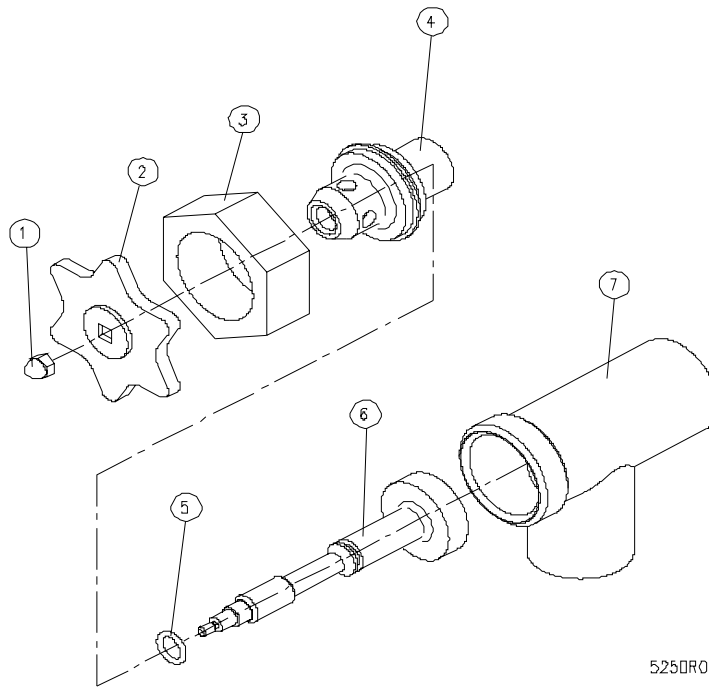

\* NOT SHOWN.

\*\* SELECT AS REQUIRED.

**FIGURE 2**

4806R1

PARTS LIST, GAS KETTLES, MODELS KLS80G, KLS100G

**FROM FIGURE 2**

**BURNER ASSEMBLY**

<b><u>ITEM</u></b>	<b><u>PART NUMBER</u></b>	<b><u>DESCRIPTION</u></b>	<b><u>QUANTITY</u></b>
1.	40322	Burner	3
2.	43491	Burner Tray	1
** 3.	40387	Orifice, #44, Propane	3
	40383	Orifice, #29, Natural Gas	3
4.	43492	Manifold	1
5.	41813	Plug, 1/8"	1
6.	40617	Union Elbow, 3/4"	1
7.	41796	Reducing Elbow, 1/2 x 3/4"	1
8.	43493	Ignitor/Sensor Bracket	1
9.	43331	Ignitor/Sensor	1

\*\* SELECT AS REQUIRED.

PARTS LIST, GAS KETTLES, MODELS KLS80G, KLS100G

**FIGURE 3**

<b><u>ITEM</u></b>	<b><u>PART NUMBER</u></b>	<b><u>DESCRIPTION</u></b>	<b><u>QUANTITY</u></b>
	42112	HINGE ASSEMBLY	
1.	41543	Lock Pin	1
2.	41546	End Lock Plate	1
3.	43106	Stationary Disc	1
4.	41100	Core	1
5.	41526	Spring	1
6.	42464	Handle Assembly	1
7.	43107	Rotary Disc	1
8.	41520	End Stop Plate	1
9.	40098	Cap Screws	4
10.	40259	Knob	1
11.	40462	Mounting Plate	1
12.	42467	Cover	1

**FIGURE 4**

**DRAW-OFF VALVES**

<b><u>ITEM</u></b>	<b><u>PART NUMBER</u></b>	<b><u>DESCRIPTION</u></b>	<b><u>QUANTITY</u></b>
	40553	1-1/2" DRAW-OFF VALVE ASSEMBLY	
1.	41809	Acorn Nut 10-24 UNC	1
2.	40662	Handle, Stainless Steel	1
3.	40559	Gland Nut	1
4.	40560	Bonnet	1
5.	40562	"O" Ring	1
6.	40561	Stem Assembly	1
7.	43246	Valve Body	1

PARTS LIST, GAS KETTLES, MODELS KLS80G, KLS100G

**FIGURE 4**

<b><u>ITEM</u></b>	<b><u>PART NUMBER</u></b>	<b><u>DESCRIPTION</u></b>	<b><u>QUANTITY</u></b>
	43247	2" DRAW-OFF VALVE ASSEMBLY	
1.	41809	Acorn Nut 10-24 UNC	1
2.	40662	Handle, Stainless Steel	1
3.	40563	Gland Nut	1
4.	40564	Bonnet	1
5.	40566	"O" Ring	1
6.	40565	Stem Assembly	1
7.	42481	Valve Body	1